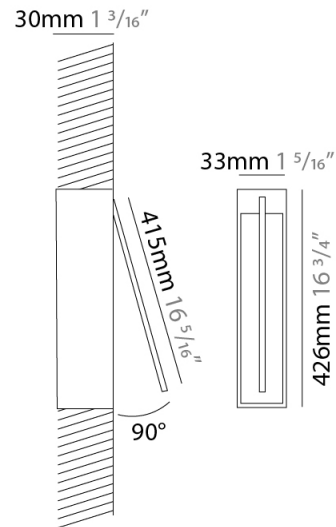

GENERAL

Series: Spillo
 Subseries: Spillo 1 Rod
 Brand: Icone
 Division: Design
 Mounting Type: Recessed
 Mounting Location: Wall
 Subcategory: Ambient

PHYSICAL

Shape: Rectangle
 Width (mm): 33
 Width (in): 1 ⁵/₁₆
 Height (mm): 426
 Height (in): 16 ³/₄
 Min. Recessing Depth (mm): 30
 Min. Recessing Depth (in): 1 ³/₁₆
 Light Distribution: Adjustable
[Fixture Finish: WHI / BLK / CHR / BGD](#)
 Fixture Material: Brass

LED

[Color Temperature \(°K\): 2700 / 3000](#)
 Nominal Lumen (lm): 440
 CRI: >90 CRI
 Lamp Life (hrs): 50000

OPTICAL

Adjustability: Tilt 120°

RATINGS AND CERTIFICATIONS

Certified By: Certified for North American Standards
 IP rating: IP20

GENERAL

Series: Spillo
 Subseries: Spillo 1 Rod
 Brand: Icone
 Division: Design
 Mounting Type: Recessed
 Mounting Location: Wall
 Subcategory: Ambient

PHYSICAL

Shape: Rectangle
 Width (mm): 50
 Width (in): 1 15/16
 Height (mm): 400
 Height (in): 15 3/4
 Light Distribution: Adjustable
 Fixture Finish: WHI / BLK / CHR / BGD
 Fixture Material: Brass