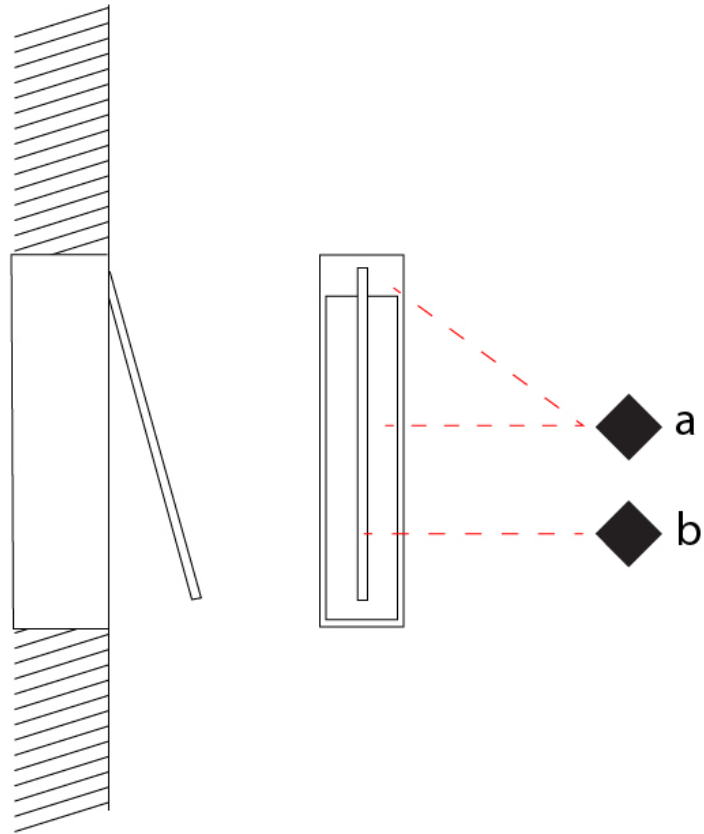

SPILO 1 ROD RECESSED

D46006-

PROJECT
TYPE
SPECIFIER
QUANTITY
DATE

D