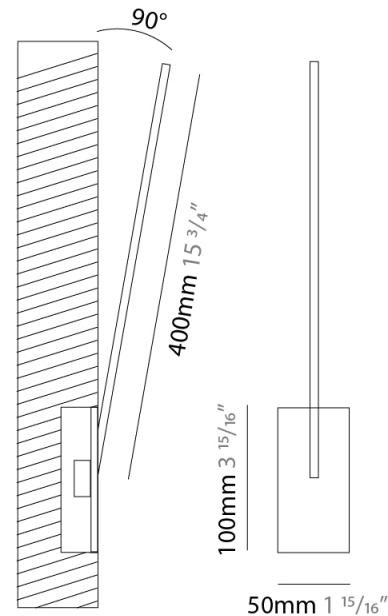

GENERAL

Series: Spillo
 Subseries: Spillo 1 Rod
 Brand: Icone
 Division: Design
 Mounting Type: Recessed
 Mounting Location: Wall
 Subcategory: Ambient

PHYSICAL

Shape: Rectangle
 Width (mm): 33
 Width (in): 1 ⁵/₁₆
 Height (mm): 426
 Height (in): 16 ³/₄
 Min. Recessing Depth (mm): 30
 Min. Recessing Depth (in): 1 ³/₁₆
 Light Distribution: Adjustable
[Fixture Finish: WHI / BLK / CHR / BGD](#)
 Fixture Material: Brass

GENERAL

Series: Spillo
 Subseries: Spillo 1 Rod
 Brand: Icone
 Division: Design
 Mounting Type: Recessed
 Mounting Location: Wall
 Subcategory: Ambient

PHYSICAL

Shape: Rectangle
 Width (mm): 50
 Width (in): 1 15/16
 Height (mm): 400
 Height (in): 15 3/4
 Light Distribution: Adjustable
 Fixture Finish: WHI / BLK / CHR / BGD
 Fixture Material: Brass

LED

Color Temperature (°K): 2700 / 3000
 Nominal Lumen (lm): 440
 CRI: >90 CRI
 Lamp Life (hrs): 50000

OPTICAL

Adjustability: Tilt 120°

RATINGS AND CERTIFICATIONS

Certified By: Certified for North American Standards
 IP rating: IP20